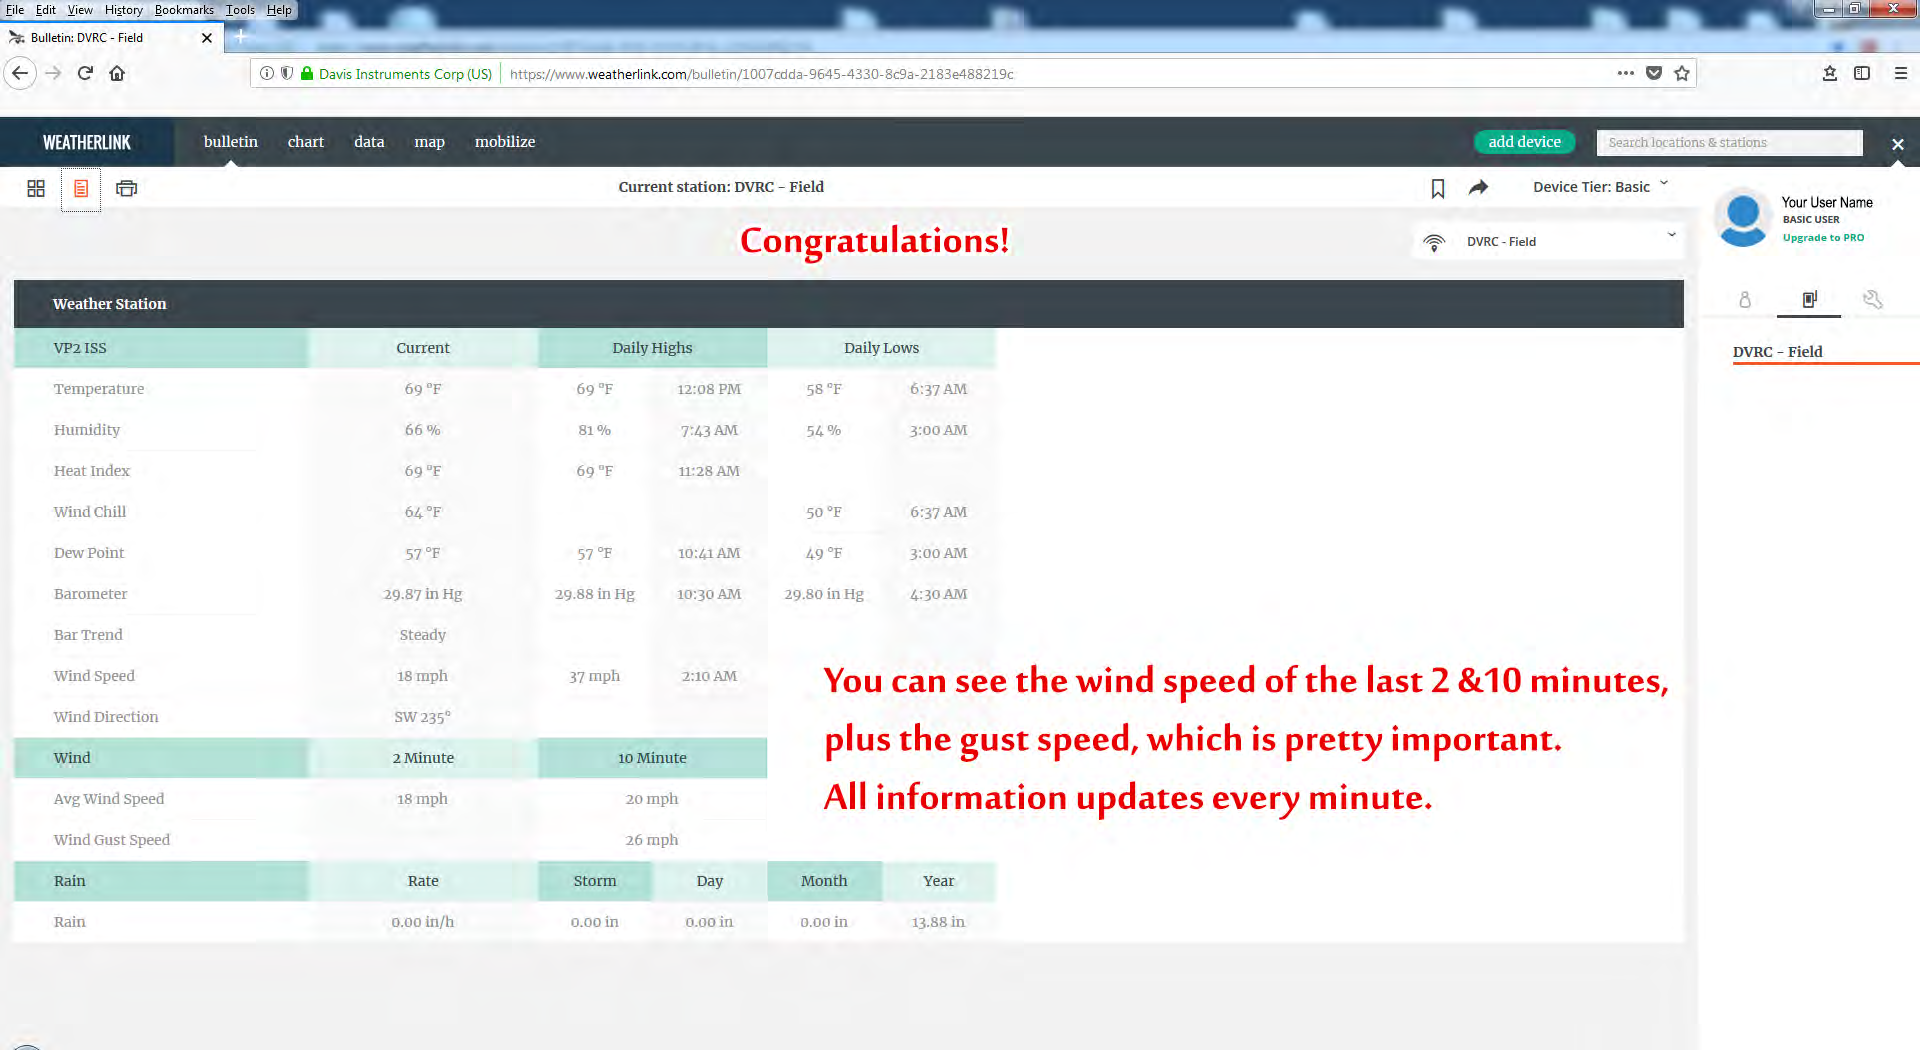

Diablo
Diablo, CA, US

Gale Ranch
san Ramon, CA, US

Current station: DVRC - Field

Device Tier: Basic

Your User Name
BASIC USER
Upgrade to PRO

10) For more wind information, click this small little icon.

Update
Clear all Select all