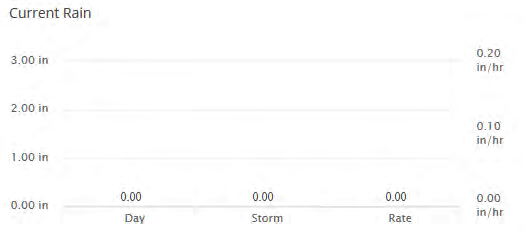

Map Satellite

9) Click "bulletin"

DVRC - Field

Temperature:	69 °F
Humidity:	66 %
Wind:	18 mph W 271 °
Barometer:	29.88 in Hg Rising Slowly
Daily Rain:	0.00 in

bulletin

Your User Name
BASIC USER
Upgrade to PRO