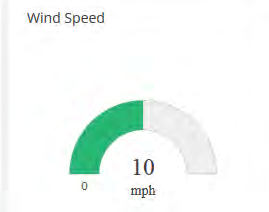

Map Satellite

9) Click "bulletin"

DVRC - Field

Temperature:	69 °F
Humidity:	66 %
Wind:	18 mph W 271 °
Barometer:	29.88 in Hg Rising Slowly
Daily Rain:	0.00 in

bulletin

Your User Name
BASIC USER
Upgrade to PRO