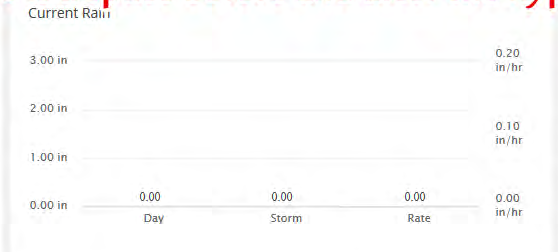

7) Type : DVRC - Field

(there is a space before and after the hyphen)

Update

Clear all Select all