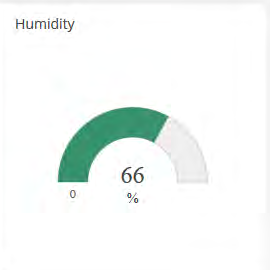

Diablo
Diablo, CA, US

Gale Ranch
san Ramon, CA, US

Current station: DVRC - Field

Device Tier: Basic

Your User Name
BASIC USER
Upgrade to PRO

10) For more wind information, click this small little icon.

Update
Clear all Select all

Congratulations!

You can see the wind speed of the last 2 & 10 minutes, plus the gust speed, which is pretty important. All information updates every minute.

Weather Station

VP2 ISS	Current	Daily Highs	Daily Lows		
Temperature	69 °F	69 °F	12:08 PM	58 °F	6:37 AM
Humidity	66 %	81 %	7:43 AM	54 %	3:00 AM
Heat Index	69 °F	69 °F	11:28 AM		
Wind Chill	64 °F			50 °F	6:37 AM
Dew Point	57 °F	57 °F	10:41 AM	49 °F	3:00 AM
Barometer	29.87 in Hg	29.88 in Hg	10:30 AM	29.80 in Hg	4:30 AM
Bar Trend	Steady				
Wind Speed	18 mph	37 mph	2:10 AM		
Wind Direction	SW 235°				
Wind	2 Minute	10 Minute			
Avg Wind Speed	18 mph	20 mph			
Wind Gust Speed		26 mph			
Rain	Rate	Storm	Day	Month	Year
Rain	0.00 in/h	0.00 in	0.00 in	0.00 in	13.88 in