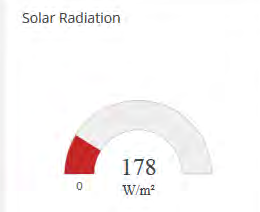

Map Satellite

9) Click "bulletin"

DVRC - Field

Temperature:	69 °F
Humidity:	66 %
Wind:	18 mph W 271 °
Barometer:	29.88 in Hg Rising Slowly
Daily Rain:	0.00 in

bulletin

Your User Name
BASIC USER
Upgrade to PRO