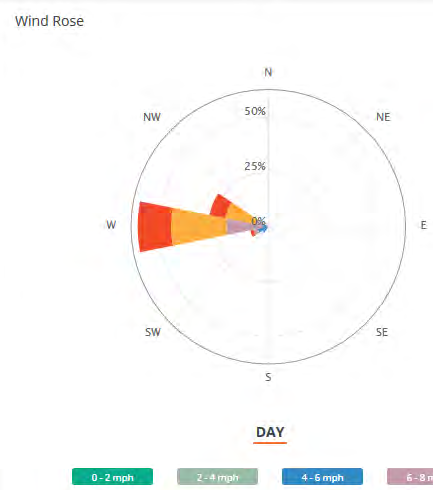

Map Satellite

9) Click "bulletin"

DVRC - Field

Temperature:	69 °F
Humidity:	66 %
Wind:	18 mph W 271 °
Barometer:	29.88 in Hg Rising Slowly
Daily Rain:	0.00 in

bulletin

Your User Name
BASIC USER
Upgrade to PRO