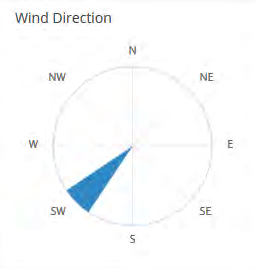

Diablo
Diablo, CA, US

Gale Ranch
san Ramon, CA, US

Current station: DVRC - Field

Device Tier: Basic

Your User Name
BASIC USER
Upgrade to PRO

10) For more wind information, click this small little icon.

Update
Clear all Select all

Congratulations!

You can see the wind speed of the last 2 & 10 minutes, plus the gust speed, which is pretty important. All information updates every minute.

Weather Station

VP2 ISS	Current	Daily Highs	Daily Lows		
Temperature	69 °F	69 °F	12:08 PM	58 °F	6:37 AM
Humidity	66 %	81 %	7:43 AM	54 %	3:00 AM
Heat Index	69 °F	69 °F	11:28 AM		
Wind Chill	64 °F			50 °F	6:37 AM
Dew Point	57 °F	57 °F	10:41 AM	49 °F	3:00 AM
Barometer	29.87 in Hg	29.88 in Hg	10:30 AM	29.80 in Hg	4:30 AM
Bar Trend	Steady				
Wind Speed	18 mph	37 mph	2:10 AM		
Wind Direction	SW 235°				
Wind	2 Minute	10 Minute			
Avg Wind Speed	18 mph	20 mph			
Wind Gust Speed		26 mph			
Rain	Rate	Storm	Day	Month	Year
Rain	0.00 in/h	0.00 in	0.00 in	0.00 in	13.88 in