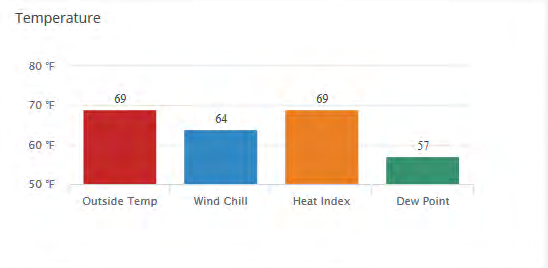

Diablo
Diablo, CA, US

Gale Ranch
san Ramon, CA, US

Current station: DVRC - Field

Device Tier: Basic

Your User Name
BASIC USER
Upgrade to PRO

10) For more wind information, click this small little icon.

Update
Clear all Select all

Congratulations!

You can see the wind speed of the last 2 & 10 minutes, plus the gust speed, which is pretty important. All information updates every minute.

Weather Station

VP2 ISS	Current	Daily Highs	Daily Lows		
Temperature	69 °F	69 °F	12:08 PM	58 °F	6:37 AM
Humidity	66 %	81 %	7:43 AM	54 %	3:00 AM
Heat Index	69 °F	69 °F	11:28 AM		
Wind Chill	64 °F			50 °F	6:37 AM
Dew Point	57 °F	57 °F	10:41 AM	49 °F	3:00 AM
Barometer	29.87 in Hg	29.88 in Hg	10:30 AM	29.80 in Hg	4:30 AM
Bar Trend	Steady				
Wind Speed	18 mph	37 mph	2:10 AM		
Wind Direction	SW 235°				
Wind	2 Minute	10 Minute			
Avg Wind Speed	18 mph	20 mph			
Wind Gust Speed		26 mph			
Rain	Rate	Storm	Day	Month	Year
Rain	0.00 in/h	0.00 in	0.00 in	0.00 in	13.88 in