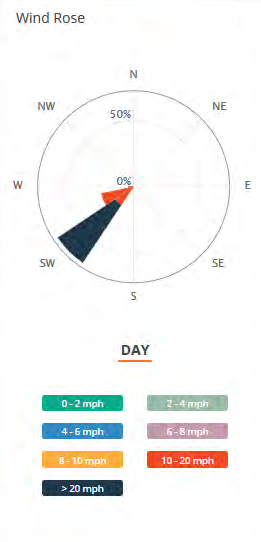

Diablo
Diablo, CA, US

Gale Ranch
san Ramon, CA, US

Current station: DVRC - Field

Device Tier: Basic

Your User Name
BASIC USER
Upgrade to PRO

10) For more wind information, click this small little icon.

Update
Clear all Select all

Congratulations!

You can see the wind speed of the last 2 & 10 minutes, plus the gust speed, which is pretty important. All information updates every minute.

Weather Station

VP2 ISS	Current	Daily Highs	Daily Lows		
Temperature	69 °F	69 °F	12:08 PM	58 °F	6:37 AM
Humidity	66 %	81 %	7:43 AM	54 %	3:00 AM
Heat Index	69 °F	69 °F	11:28 AM		
Wind Chill	64 °F			50 °F	6:37 AM
Dew Point	57 °F	57 °F	10:41 AM	49 °F	3:00 AM
Barometer	29.87 in Hg	29.88 in Hg	10:30 AM	29.80 in Hg	4:30 AM
Bar Trend	Steady				
Wind Speed	18 mph	37 mph	2:10 AM		
Wind Direction	SW 235°				
Wind	2 Minute	10 Minute			
Avg Wind Speed	18 mph	20 mph			
Wind Gust Speed		26 mph			
Rain	Rate	Storm	Day	Month	Year
Rain	0.00 in/h	0.00 in	0.00 in	0.00 in	13.88 in