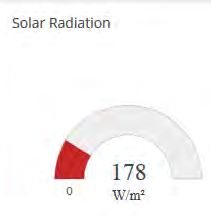

7) Type : DVRC - Field

(there is a space before and after the hyphen)

Update

Clear all Select all