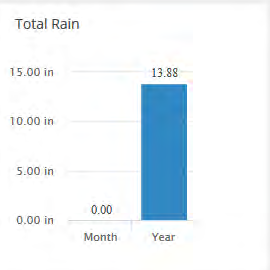

Diablo
Diablo, CA, US

Gale Ranch
san Ramon, CA, US

Current station: DVRC - Field

Device Tier: Basic

Your User Name
BASIC USER
Upgrade to PRO

10) For more wind information, click this small little icon.

Update
Clear all Select all

Congratulations!

You can see the wind speed of the last 2 & 10 minutes, plus the gust speed, which is pretty important. All information updates every minute.

Weather Station

VP2 ISS	Current	Daily Highs	Daily Lows		
Temperature	69 °F	69 °F	12:08 PM	58 °F	6:37 AM
Humidity	66 %	81 %	7:43 AM	54 %	3:00 AM
Heat Index	69 °F	69 °F	11:28 AM		
Wind Chill	64 °F			50 °F	6:37 AM
Dew Point	57 °F	57 °F	10:41 AM	49 °F	3:00 AM
Barometer	29.87 in Hg	29.88 in Hg	10:30 AM	29.80 in Hg	4:30 AM
Bar Trend	Steady				
Wind Speed	18 mph	37 mph	2:10 AM		
Wind Direction	SW 235°				
Wind	2 Minute	10 Minute			
Avg Wind Speed	18 mph	20 mph			
Wind Gust Speed		26 mph			
Rain	Rate	Storm	Day	Month	Year
Rain	0.00 in/h	0.00 in	0.00 in	0.00 in	13.88 in