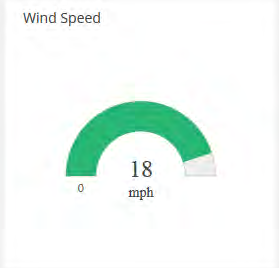

Diablo
Diablo, CA, US

Gale Ranch
san Ramon, CA, US

Current station: DVRC - Field

Device Tier: Basic

Your User Name
BASIC USER
Upgrade to PRO

10) For more wind information, click this small little icon.

Update
Clear all Select all

Congratulations!

You can see the wind speed of the last 2 & 10 minutes, plus the gust speed, which is pretty important. All information updates every minute.

Weather Station

VP2 ISS	Current	Daily Highs	Daily Lows		
Temperature	69 °F	69 °F	12:08 PM	58 °F	6:37 AM
Humidity	66 %	81 %	7:43 AM	54 %	3:00 AM
Heat Index	69 °F	69 °F	11:28 AM		
Wind Chill	64 °F			50 °F	6:37 AM
Dew Point	57 °F	57 °F	10:41 AM	49 °F	3:00 AM
Barometer	29.87 in Hg	29.88 in Hg	10:30 AM	29.80 in Hg	4:30 AM
Bar Trend	Steady				
Wind Speed	18 mph	37 mph	2:10 AM		
Wind Direction	SW 235°				
Wind	2 Minute	10 Minute			
Avg Wind Speed	18 mph	20 mph			
Wind Gust Speed		26 mph			
Rain	Rate	Storm	Day	Month	Year
Rain	0.00 in/h	0.00 in	0.00 in	0.00 in	13.88 in