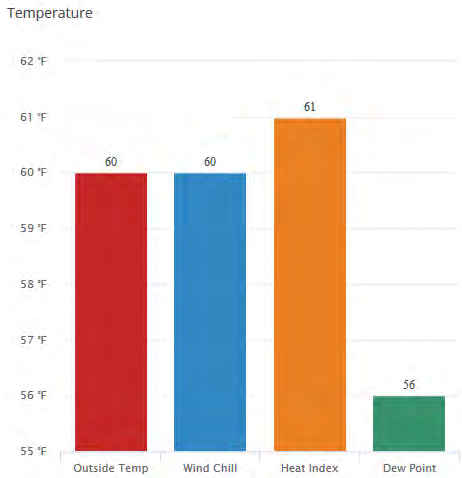

Map Satellite

9) Click "bulletin"

DVRC - Field

Temperature:	69 °F
Humidity:	66 %
Wind:	18 mph W 271 °
Barometer:	29.88 in Hg Rising Slowly
Daily Rain:	0.00 in

bulletin

Your User Name
BASIC USER
Upgrade to PRO