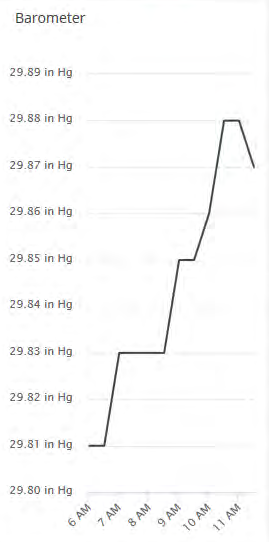

Diablo
Diablo, CA, US

Gale Ranch
san Ramon, CA, US

Current station: DVRC - Field

Device Tier: Basic

Your User Name
BASIC USER
Upgrade to PRO

10) For more wind information, click this small little icon.

Update
Clear all Select all

Congratulations!

You can see the wind speed of the last 2 & 10 minutes, plus the gust speed, which is pretty important. All information updates every minute.

Weather Station

VP2 ISS	Current	Daily Highs	Daily Lows		
Temperature	69 °F	69 °F	12:08 PM	58 °F	6:37 AM
Humidity	66 %	81 %	7:43 AM	54 %	3:00 AM
Heat Index	69 °F	69 °F	11:28 AM		
Wind Chill	64 °F			50 °F	6:37 AM
Dew Point	57 °F	57 °F	10:41 AM	49 °F	3:00 AM
Barometer	29.87 in Hg	29.88 in Hg	10:30 AM	29.80 in Hg	4:30 AM
Bar Trend	Steady				
Wind Speed	18 mph	37 mph	2:10 AM		
Wind Direction	SW 235°				
Wind	2 Minute	10 Minute			
Avg Wind Speed	18 mph	20 mph			
Wind Gust Speed		26 mph			
Rain	Rate	Storm	Day	Month	Year
Rain	0.00 in/h	0.00 in	0.00 in	0.00 in	13.88 in