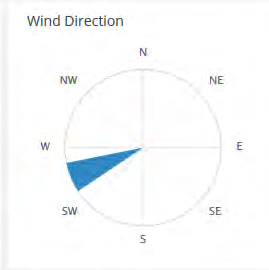

Click Get Started

7) Type : DVRC - Field

(there is a space before and after the hyphen)

Update

Clear all Select all

Current station: Davis Instruments

8) Select "DVRC - Field" under Stations

dvrc - field
Stations
DVRC - Field
powered by Google
Upgrade to PRO