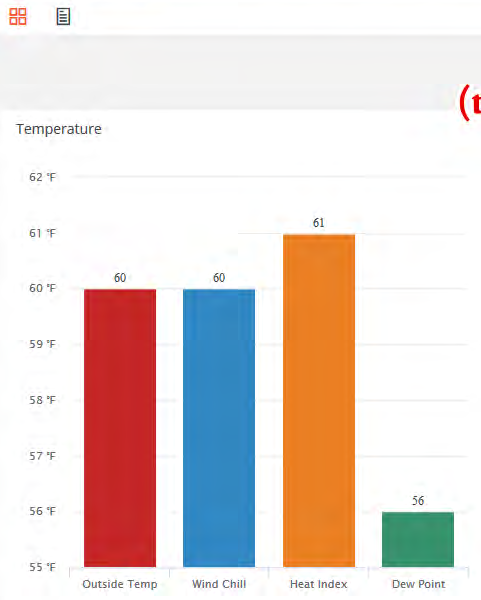

7) Type : DVRC - Field

(there is a space before and after the hyphen)

Update

Clear all Select all