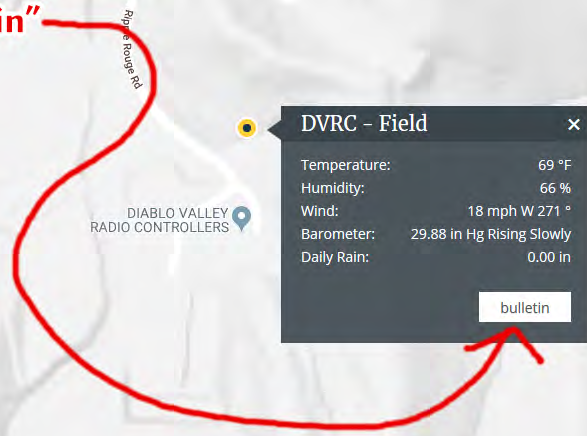

Click Get Started

7) Type : DVRC - Field

(there is a space before and after the hyphen)

Update

Clear all Select all

Current station: Davis Instruments

8) Select "DVRC - Field" under Stations

dvrc - field
Stations
DVRC - Field
powered by Google
Upgrade to PRO

Map Satellite

9) Click "bulletin"

DVRC - Field

Temperature:	69 °F
Humidity:	66 %
Wind:	18 mph W 271 °
Barometer:	29.88 in Hg Rising Slowly
Daily Rain:	0.00 in

bulletin

Your User Name
BASIC USER
Upgrade to PRO