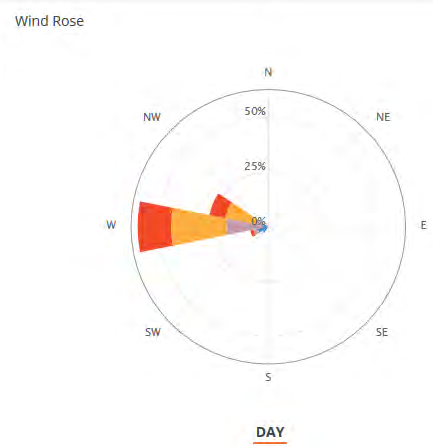

7) Type : DVRC - Field

(there is a space before and after the hyphen)

Update

Clear all Select all