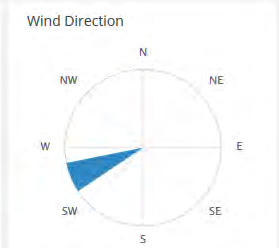

7) Type : DVRC - Field

(there is a space before and after the hyphen)

Update

Clear all Select all