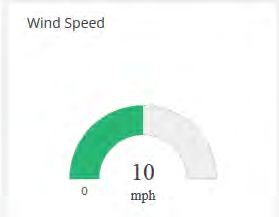

7) Type : DVRC - Field

(there is a space before and after the hyphen)

Update

Clear all Select all